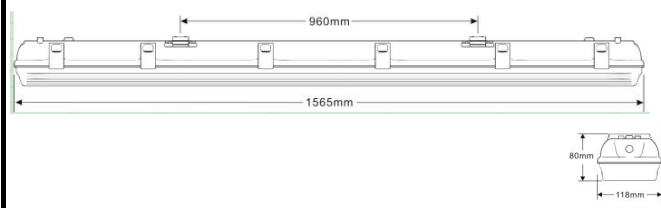

Others

System Power Consumption	54W	Junction Temperature(Tj)	<65°C(Ta=25°C)
LED Power Consumption	50W	Storage Temperature	-40~+70°C
Fixture Material	ABS Difusor Material Polycarbonate Acid	Operating Temperature	-30~+50°C
Ingress Protection	IP65	Operating Humidity	15~90%RH
Luminaire Net Weight	1.8±0.3kg	Outlook Dimensions	φ1560x120x108mm
Life Span	>80000Hrs(Ta=25°C@L70)	Export Carton Size	1592x243x248mm,4PCS/CTN

Optional Info.

Installation Method	Ceiling/ Hang Mounting						
Fixture Color	Grey						
Intelligent Control	N/A						

Physical Dimensions

Light Distribution Curve

H25201-120° PC Lens

Packing